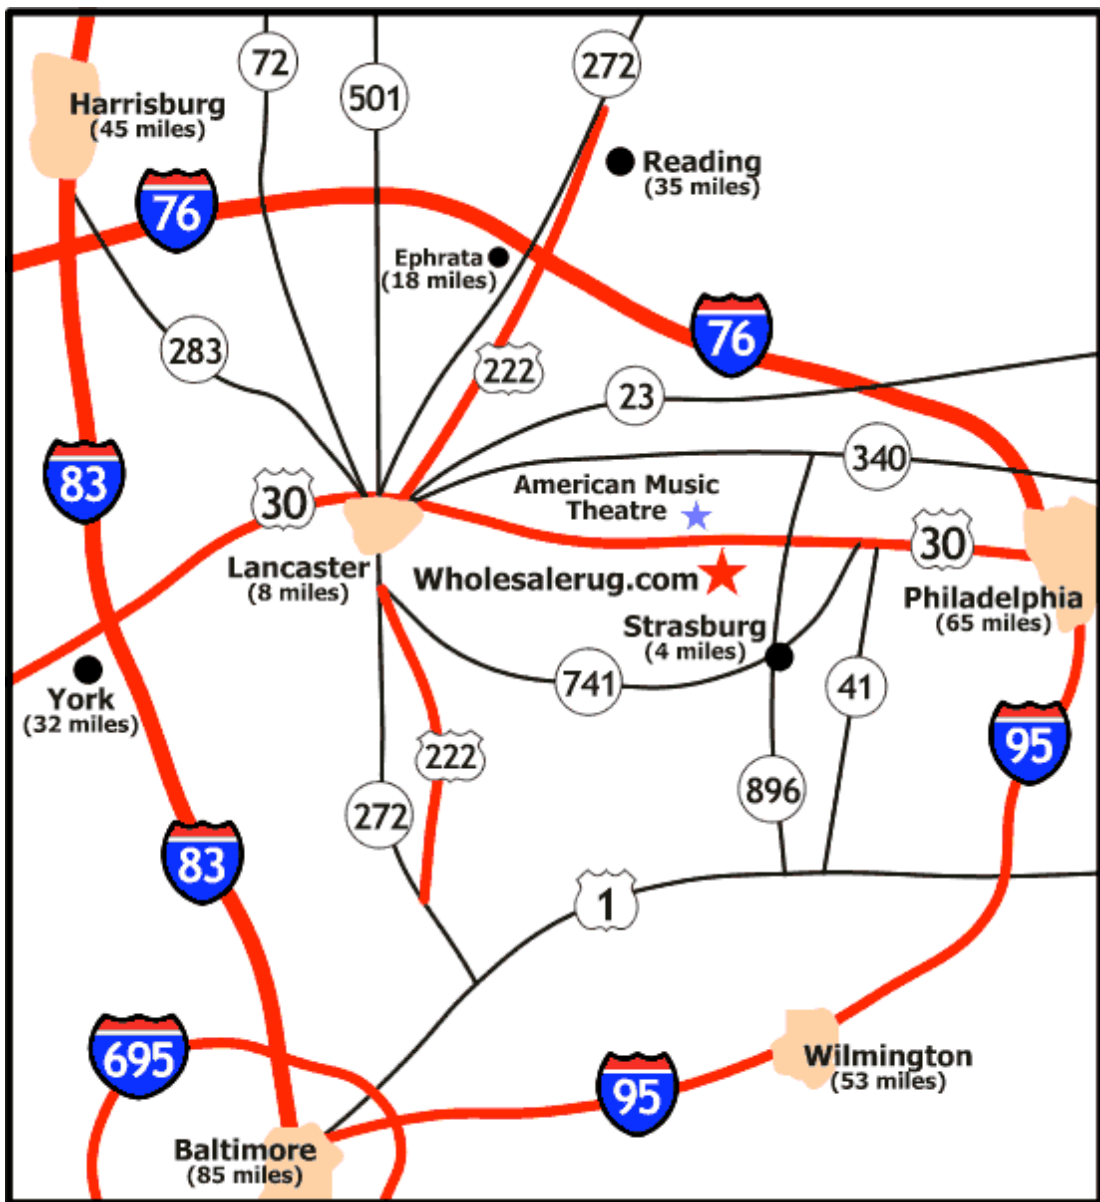

Handmade Rugs (In Store Only)

- [16/18 Pakistani](#)
- [Agra](#)
- [Bokhara](#)
- [Persian](#)
- [Sino Persian](#)
- [Swat](#)

Contemporary Rugs

- [Mystique](#)
- [Tatami](#)
- [Nobility](#)
- [Coming Soon!](#)
- [Coming Soon!](#)
- [Coming Soon!](#)

Braided Rugs

- [Beacon Hill](#)
- [Beantown](#)
- [Chenille](#)
- [Green Mountain](#)
- [Minuteman](#)
- [Pilgrim's Heritage II](#)
- [Pioneer Valley II](#)

Hooked Rugs

- [Buckingham Square](#)
- [English Garden](#)
- [Nantucket Basket](#)
- [Nantucket Sound](#)
- [Queen Ann](#)
- [Victorian Garden](#)

Round Rugs

- [Firuze Round](#)
- [Moldovan Round](#)
- [Shah Abbas Round](#)

Rug Accessories

Wholesalerug.com
Rockvale Square (next to Kirkland's Home)
2448 Lincoln Hwy East
Lancaster, PA 17602

Phone: 717-295-9078

You can email us anytime by clicking the email address below to open your computer's email program or [CLICK HERE](#) to fill out the secure "Contact us today" form on this website.

Email: info@wholesalerug.com