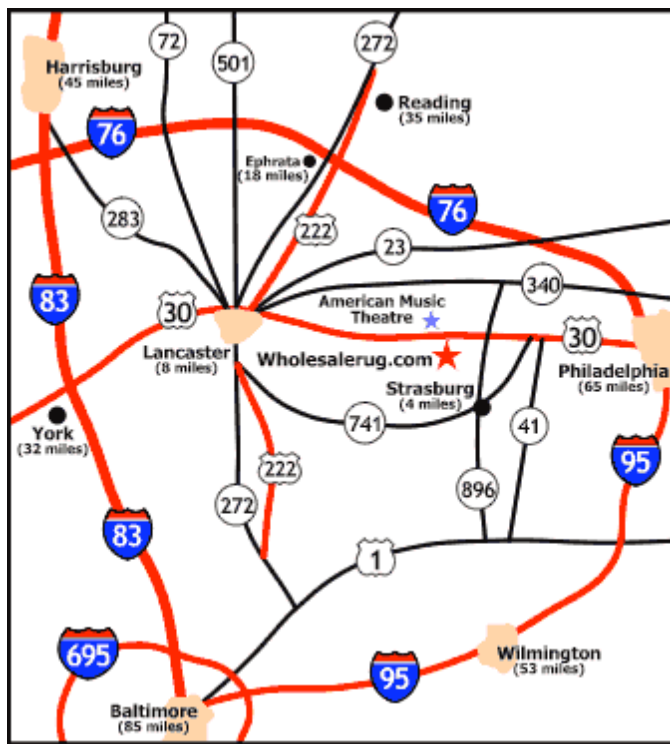

Handmade Rugs (In Store Only)

- [16/18 Pakistani](#)
- [Agra](#)
- [Bokhara](#)
- [Persian](#)
- [Sino Persian](#)
- [Swat](#)

Contemporary Rugs

- [Mystique](#)
- [Tatami](#)
- [Nobility](#)
- [Coming Soon!](#)
- [Coming Soon!](#)
- [Coming Soon!](#)

Braided Rugs

- [Beacon Hill](#)
- [Beantown](#)
- [Chenille](#)
- [Green Mountain](#)
- [Minuteman](#)
- [Pilgrim's Heritage II](#)
- [Pioneer Valley II](#)

Hooked Rugs

- [Buckingham Square](#)
- [English Garden](#)
- [Nantucket Basket](#)
- [Nantucket Sound](#)
- [Queen Ann](#)
- [Victorian Garden](#)

Round Rugs

- [Firuze Round](#)
- [Moldovan Round](#)
- [Shah Abbas Round](#)

Rug Accessories

Wholesalerug.com

Rockvale Square (next to Kirkland's Home)
2448 Lincoln Hwy East
Lancaster, PA 17602
Phone: 717-295-9078

From Washington, D.C. (2.5 hours)

Take I-95 North to Baltimore Beltway (I-695) West to I-83 North. Take I-83 North to York, PA to Market St. exit. At third light go right onto Route 30 East. Stay on Route 30 East through all exits to Lancaster, until divided highway becomes a 4-lane business road. Look for Rockvale Square on right. We are next to Reed & Barton, GAP and Lenox China on right hand side of Route 30 East.

From Baltimore, D.C. (1 hour, 40 minutes)

Take I-83 North to York, PA to Market St. exit. At third light go right onto Route 30 East. Stay on Route 30 East through all exits to Lancaster, until divided highway becomes a 4-lane business road. Look for Rockvale Square on right. We are next to Reed & Barton, GAP and Lenox China on right hand side of Route 30 East.

From New York City, Long Island (3 hours)

Take New Jersey Turnpike to Exit 6. This will take you to PA Turnpike West. Take PA Turnpike to Exit 21 (Reading, PA). Take Route 222 South to Route 30 East. Look for Rockvale Square on right. We are next to Reed & Barton, GAP and Lenox China on right hand side of Route 30 East.

From Philadelphia (90 minutes from Civic Center)